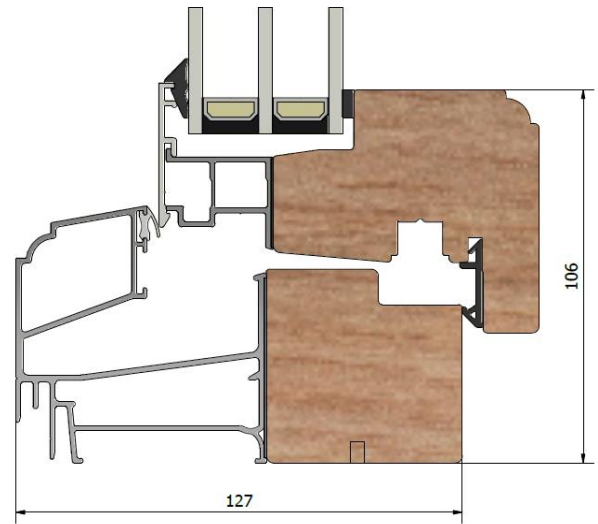

Epok LKF1273

Inward opening Tilt/turn window, tripple glazed Product Facts

Frame depth (mm)	127
Sound reduction Rw (dB)	35 - 45
U-value (W/m ² K)	1,0 - 1,3
Surface finish	Optional RAL or NSC
Weep holes	Hidden or Visible
Opening	Inward
Hinges	Tilt/turn

Closed position

Ventilation position

Cleaning position

Install the windowsill
in the innermost
track